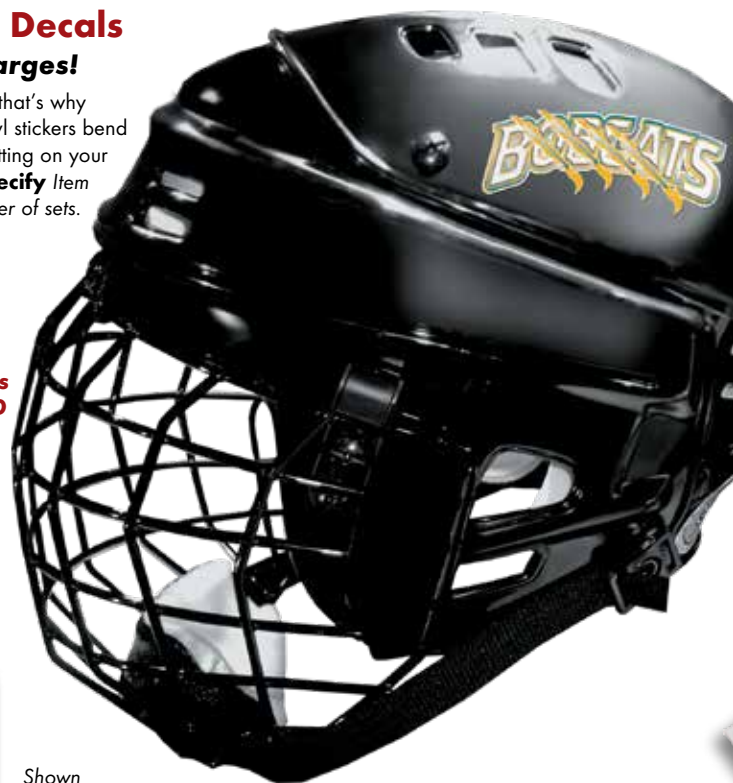

Show Your Team Pride with Hockey Helmet Decals

Your decals arrive contour-cut to shape...with no die charges!

Nobody makes a tougher, thicker, more flexible or longer-lasting decal than Procal's®...that's why they're specified by equipment managers of pro hockey and college teams! 20-mil vinyl stickers bend easily to the shape of your helmet...stick tight throughout the season...and there's no cutting on your part! We cut your decals to shape for you so they're ready to apply! **TO ORDER: Specify** Item #CHDKHO; mascot or design (we probably have yours!), up to 2 imprint colors; number of sets. Minimum order: 15 sets.

Decals ship in 5 working days or less after artwork is approved.

Shown actual size

Patriotic Ribbon Sticker

Just like the pros! Show team spirit and American pride with our exclusive decals. **Only $8 PER SHEET** (18 decals per sheet) **TO ORDER: Specify** Item #002444, quantity.