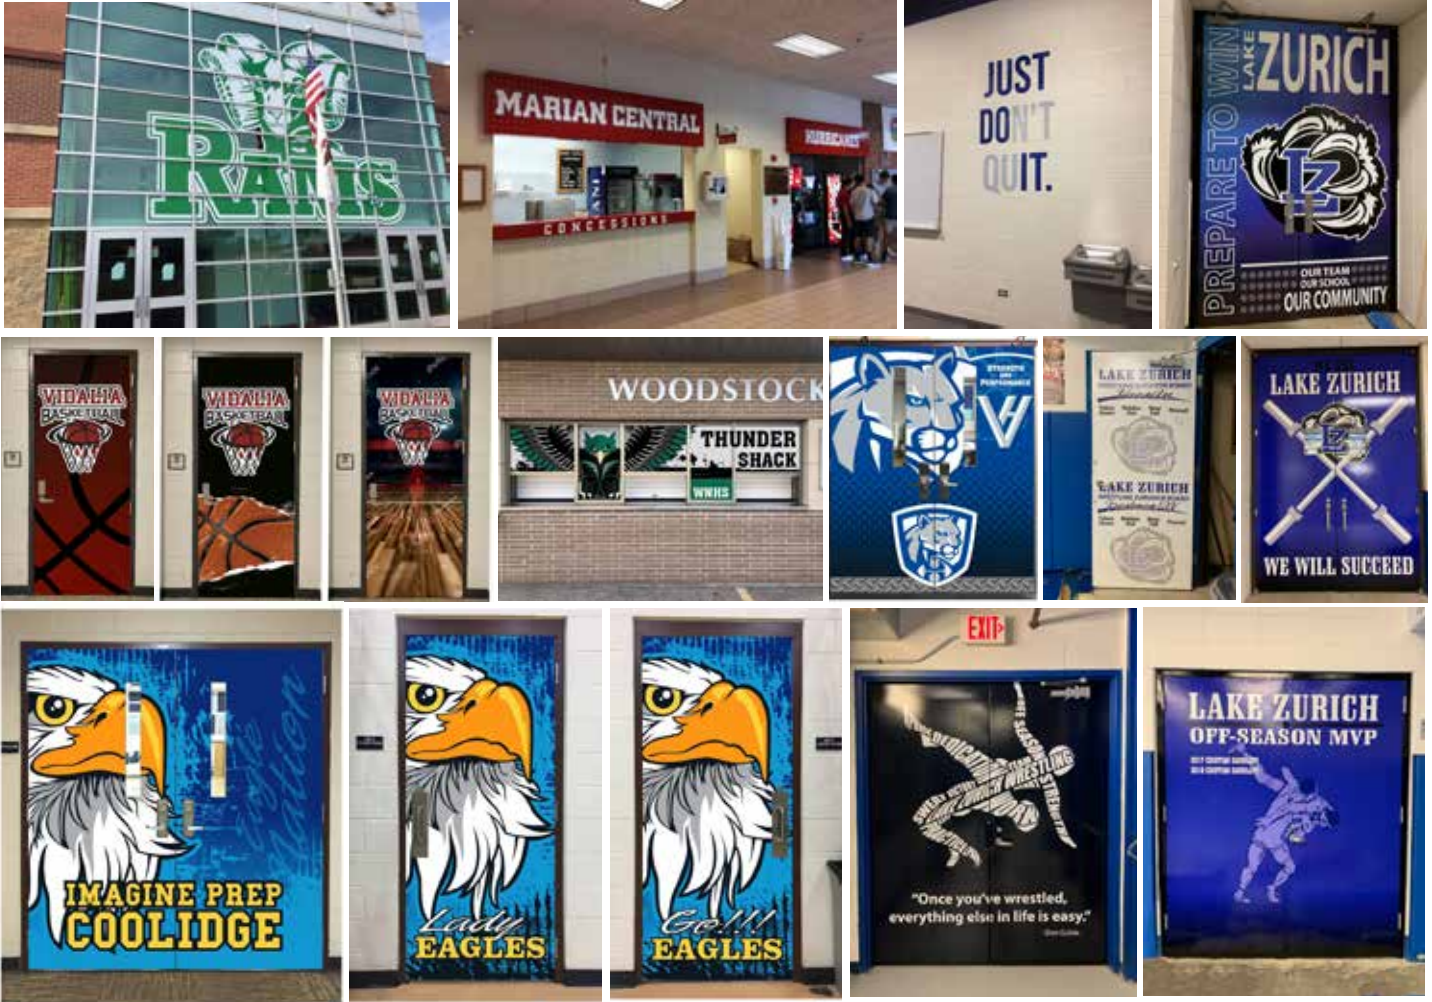

Refresh Your School Branding With Custom Door Wraps, Wall Wraps, Perforated Window Wraps & More!

Free Custom Artwork, Guaranteed Lowest Prices, Nationwide Installation Network Available (If necessary)!

Your doors, walls, windows and floors are a wonderful opportunity to instill pride, motivation and other positive messaging! Most decal kits are easily applied and make a long-lasting impact!

Door Wraps

Single Door - **$425** - Includes Design Layout & Material. Based on a standard Door size of 3' x 7' with or without a window. Double Door - **$765** - Includes Design Layout & Material Prices do not include trim surrounding door. Based on a standard Double Door size of 2 doors each measuring 3' x 7' with or without windows. Includes Design Layout and Material (Print & Ship) with Self-Installation.

Decal Wraps

Wrap Vinyl - **$15/sq. ft.** + Shipping Charges - Includes Design Layout and Material (Print & Ship) with Self-Installation. Perfect for large flat surfaces such as Scoreboards/indoor billboards and tables, logos/lettering for vehicles, doors, windows (not see through) Flat, smooth, nonporous surfaces.

Window Wraps

Perforated Window Decals (applied to exterior of windows with perforation allowing visibility from inside, looking out) interior window application may affect overall look depending on lighting. **$15/sq. ft.** - Includes Design Layout and Material (Print & Ship) with Self-Installation.

Wall Wraps

Painted Sheet Rock Wall - **$15/sq. ft.**- Includes Design Layout and Material (Print & Ship) with Self-Installation.
Painted Concrete or Brick Wall- **$17/sq. ft.**- Includes Design Layout and Material (Print & Ship) with Self-Installation.

Selection, Fastest Turnaround, Lowest Prices and Toughest Decals!