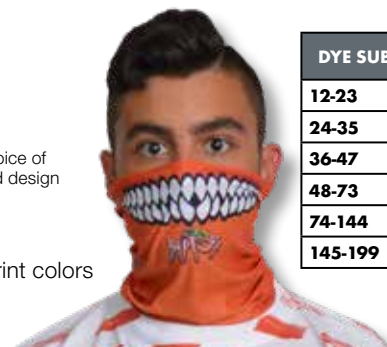

DYE SUBLIMATED	
12-23	$22.49
24-35	$20.99
36-47	$19.49
48-73	$17.99
74-144	$14.99
145-199	$13.49