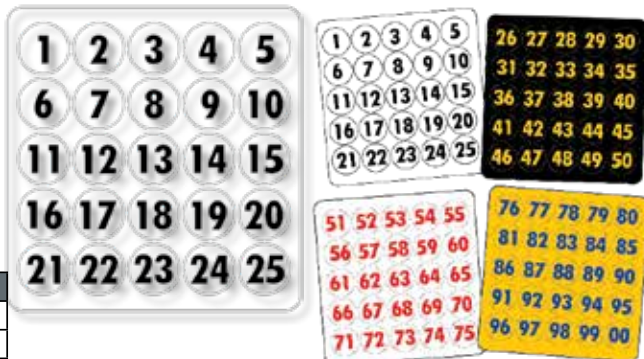

One-Piece Numbers

- 1" & 5/8" numbers on clear ultra tough vinyl punch-out circles for ultra-easy application!
- Set of 1-99 plus 00 on 4 sheets of punch-out circles

QUANTITY	DESCRIPTION	Sets
NUP100	1" Set #'s 1-99 + 00	$16.00
NUP800	5/8" Set #'s 1-99 + 00	$14.00