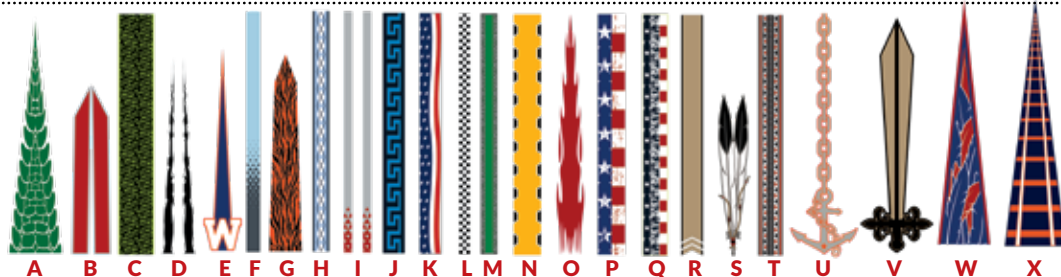

HDHD™ EXTREME CUSTOM STRIPES						
QUANTITY	15-49	50-74	75-99	100-149	150-249	250+
HDHD™	$7.20	$6.80	$6.40	$6.00	$5.60	$5.20

TO ORDER: Specify item; color(s) see color chart on pg. 6.