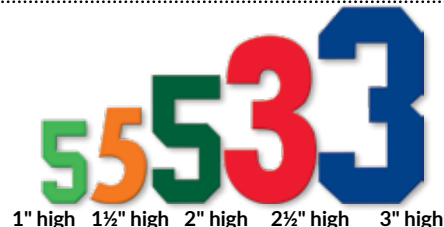

HDHD™ Helmet Decal Kits to Fit Your Every Decal Need!

HDHD™ Deluxe Pennant Kit

HDHD™ Deluxe Decal Kit

HDHD™ Universal Headdress Decal Kit

HDHD™ Extreme Headdress Decal Kit

HDHD™ Deluxe Pennant Kit

- One pair of custom helmet decals
- One custom pennant stripe & custom sweatband cover

ITEM #: CHDFB-PENNANT

HDHD™ Deluxe Decal Kit

- One pair of custom helmet decals & custom split tapered stripes
- Custom sweatband cover & custom back panel.

ITEM #: CHDFB-DELUXE

HDHD™ Universal Headdress Decal Kit

- Fits all helmets - 4 sets of full-length feathers

ITEM #: CHDFB-UHD4

HDHD™ UNIVERSAL HEADDRESS DECAL KIT					
15-49	50-74	75-99	100-149	150-249	250+
$18.00	$16.40	$15.20	$13.60	$12.40	$10.80

HDHD™ Extreme Headdress Decal Kit

- For teams who wear only one helmet style - 5 sets of full-length feathers

ITEM #: CHDFB-XHD5

HDHD™ EXTREME HEADDRESS DECAL KIT					
15-49	50-74	75-99	100-149	150-249	250+
$21.20	$19.60	$18.40	$16.80	$15.60	$14.00

HDHD™ DELUXE PENNANT DECAL KIT					
15-49	50-74	75-99	100-149	150-249	250+
$16.40	$14.40	$12.40	$11.60	$10.80	$10.00

HDHD™ DELUXE DECAL KIT					
15-49	50-74	75-99	100-149	150-249	250+
$18.80	$16.80	$15.20	$14.40	$13.60	$12.40

TO ORDER: Due to the complexity of these new decal kits, Please allow 10 days for creation when considering which method to use for shipping. Not available in metallic flake. See color chart on pg. 6).

Die Cut Number Sheets

- Buy multiple sheets to number all of your team's equipment!
- Smaller sizes are ideal for back of the helmet; larger sizes can be used on the sides of the helmet for easy identification from a distance!
- Easy to apply, punch-out numbers in NCAA or BLOCK style
- Each sheet includes one of each digit 1-10 (You'll need 20 sheets to create every number between 1 and 100)

Ships in 72 HOURS OR LESS!